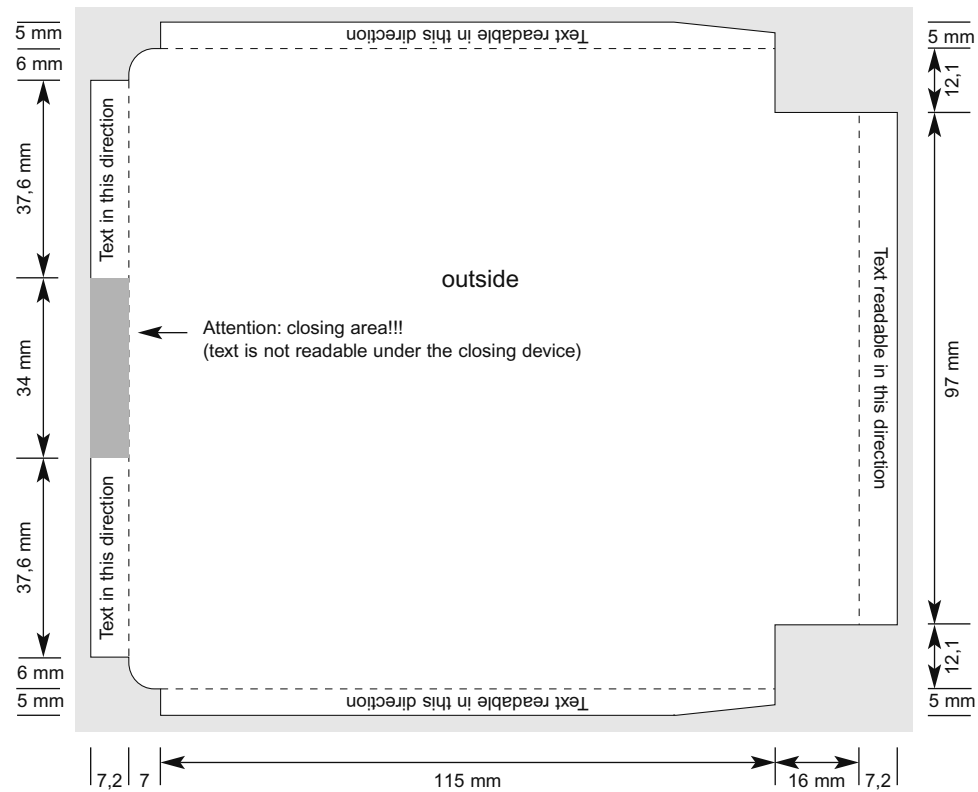

Inlay for SuperJewelBox Standard (NH)

format: open: 152,4 mm x 131,2 mm
print: ProcessStandard-Offset / varnish
type: SuperJewelBox Standard Size
paper: 135g woodfree artpaper, coated on both sides

comment: automatic packaging

A, B, C, E, K

3mm bleed

Fold

specification: **5.019**

Release: 1.0 10.05.2007